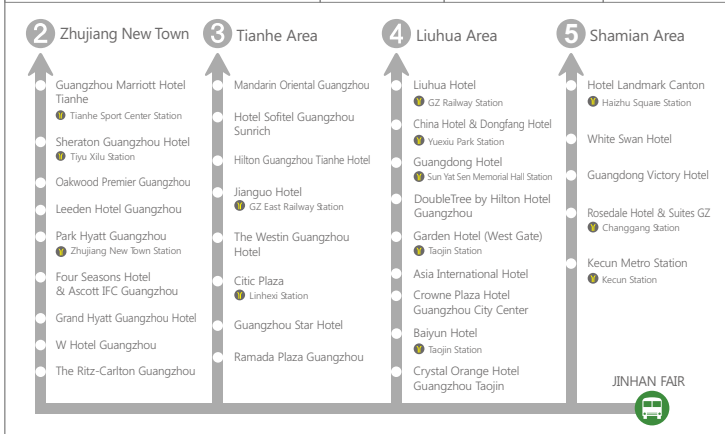

# Free Shuttle Bus Schedule

Location: Gate E4, 1F

## 1 JINHAN FAIR ↔ Canton Fair

Stops	Running Time & Interval		
	April 21	April 22-26	April 27
Intercontinental Guangzhou Exhibition Center Shangri-La Hotel Area A / Area B, Canton Fair Area C, Canton Fair Party Pier (after 18:00)	9:00 - 18:00 (every 10 mins)  18:00 - 21:00 (every 50 mins)	9:00 - 18:00 (every 10 mins)  18:00 - 21:00 (every 50 mins)	9:00 - 12:50 (every 10 mins)

---> Shuttle Bus Route   
 Shuttle Bus Stop   
 Metro Station

## JINHAN FAIR → Downtown

Line	Running Time & Interval		
	April 21	April 22-26	April 27
<b>2</b> JINHAN FAIR → Zhujiang New Town	18:00 - 21:00 (every 30 mins)	18:00 - 21:00 (every 15 - 20 mins)	14:00, 16:00
<b>3</b> JINHAN FAIR → Tianhe Area	18:00 - 21:00 (every 30 mins)	18:00 - 21:00 (every 15 - 20 mins)	14:00, 16:00
<b>4</b> JINHAN FAIR → Liuhua Area	18:00 - 21:00 (every 30 mins)	18:00 - 21:00 (every 15 - 20 mins)	14:00, 16:00
<b>5</b> JINHAN FAIR → Shamian Area	18:00 - 21:00 (every 60 mins)	18:00 - 21:00 (every 45 mins)	14:00, 16:00